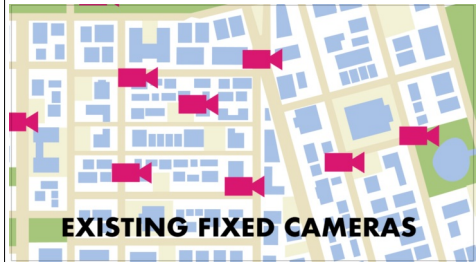

Dialog
...Titan integrates with Utility's live mapview...

Action Notes
...brings up Map View...

Scene	Panel
3	3

Dialog
...Titan integrates with Utility's live mapview...

Action Notes
Map takes over screen

Scene	Panel
3	4

Dialog
...and identifies existing cameras within the agency's network...

Action Notes
Map View reveals existing cameras

Scene	Panel
3	5

Dialog
...expanding to include Utility services like body cameras...