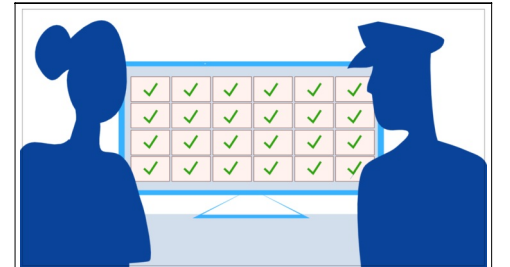

Scene	Panel
1	5

Dialog
Titan combines fixed, public, and mobile cameras... live stream or recorded video...

Action Notes
all feeds onscreen as if in a massive video wall, with multiple command personnel in front...

Scene	Panel
1	6

Dialog
...and consolidates all media into a single desktop platform...

Action Notes
Command personnel fade out

Scene	Panel
1	7

Dialog
...improving incident response, expediting crime resolution, and increasing public safety.

Action Notes
This reveals the feeds to be contained within a desktop computer screen. Command staff replaced with just two people. Check marks indicate issue addressed and case closure.

Scene	Panel
1	8