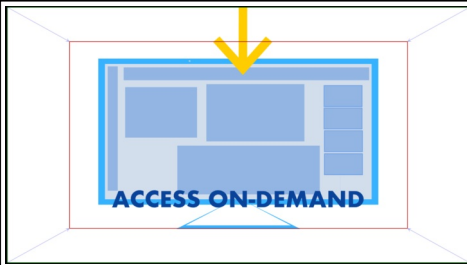

Dialog
Media is securely held in the cloud, accessible upon demand.

Action Notes
on-screen demo:
Accessing video files
Beam from cloud feeds into platform

Scene	Panel
2	3