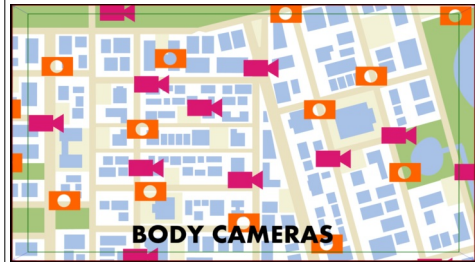

Dialog
...Titan integrates with Utility's live mapview...

Action Notes
...brings up Map View...

Scene	Panel
3	3

Dialog
...Titan integrates with Utility's live mapview...

Action Notes
Map takes over screen

Scene	Panel
3	4

Dialog
...and identifies existing cameras within the agency's network...

Action Notes
Map View reveals existing cameras

Scene	Panel
3	5

Dialog
...expanding to include Utility services like body cameras...