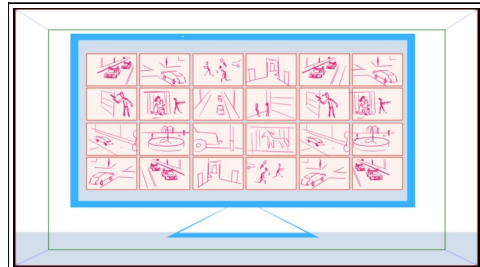

Dialog
...and consolidates all media into a single desktop platform...

Action Notes
Command personnel fade out

Scene	Panel
1	7