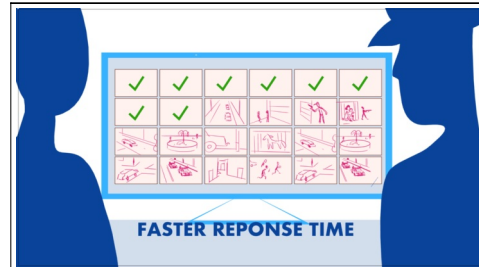

Scene	Panel
1	5

Dialog
Titan combines fixed, public, and mobile cameras... live stream or recorded video...

Action Notes
all feeds onscreen as if in a massive video wall, with multiple command personnel in front...

Scene	Panel
1	6

Dialog
...and consolidates all media into a single desktop platform...

Action Notes
Command personnel fade out

Scene	Panel
1	7

Dialog
...improving incident response, expediting crime resolution, and increasing public safety.

Action Notes
This reveals the feeds to be contained within a desktop computer screen. Command staff replaced with just two people. Check marks indicate issue addressed and case closure.

Scene	Panel
1	8